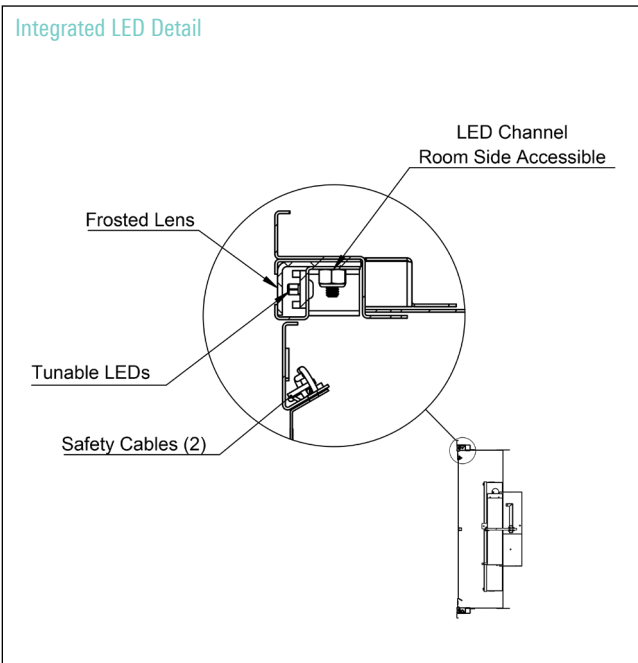

UNIT WIRING

LED LIGHTING WIRING DIAGRAM

Note: Dimmers to be provided by others. Tunable White and Tunable Green to White configurations require dimmers for both intensity and color temperature.

Integrated LED Detail

Knife Edge/Gel Seal Detail