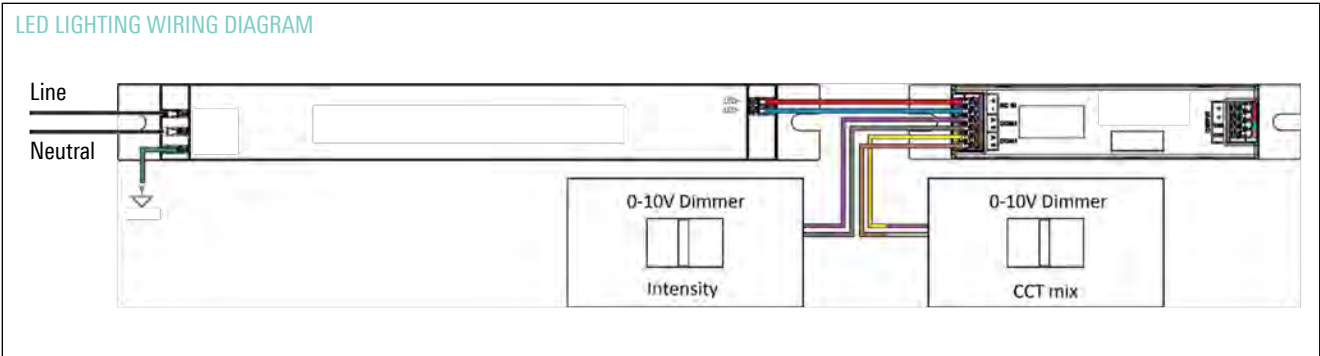

UNIT WIRING

LED LIGHTING WIRING DIAGRAM

Note: Dimmers to be provided by others. Tunable White and Tunable Green to White configurations require dimmers for both intensity and color temperature.

Integrated LED Detail

Knife Edge/Gel Seal Detail